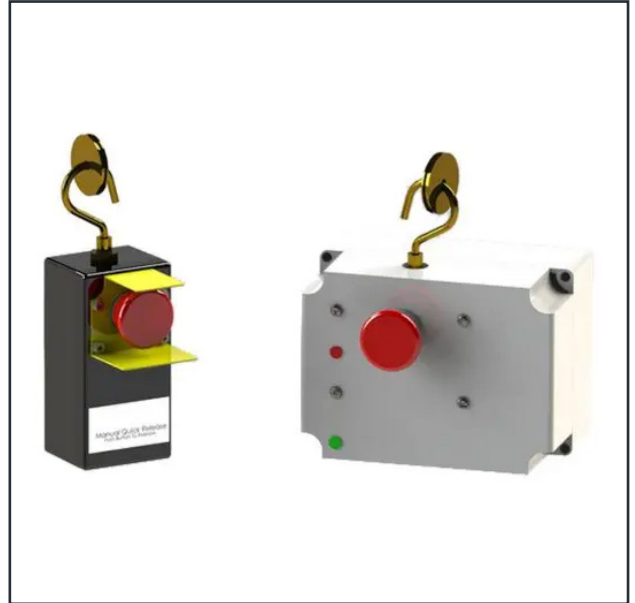

PRODUCT SPECIFICATION SHEET

Manual Quick Release Unit (MQR)

BRAND:

TOP SPEC:

Can Be Used With E-Mag & E-Mag2 Electro-Magnetic Release

PAGE

1/1

Product Description

The Manual Quick Release (MQR) is designed for use with fusible link actuated fire valves.

In operation, the MQR provides manual activation of the fire valve system. Pressing the red push button will release the fire valve cable tension, allowing the valve to close by gravity.

The MQR is usually sited adjacent to an 'Exit' doorway in a plant room or generator enclosure and is particularly useful for testing fire valve systems as well as providing manual fire valve closure in an event whereby an operator observes something of concern and does not want to wait for a fusible link to melt, triggering valve closure.

The MQR can also be used in conjunction with a wall mounted FEL E-Mag or E-Mag2 electromagnetic fire valve release. This combination provides fire valve release options by fusible link, MQR manual operation and also electrically using an E-Mag via a fire alarm interface.